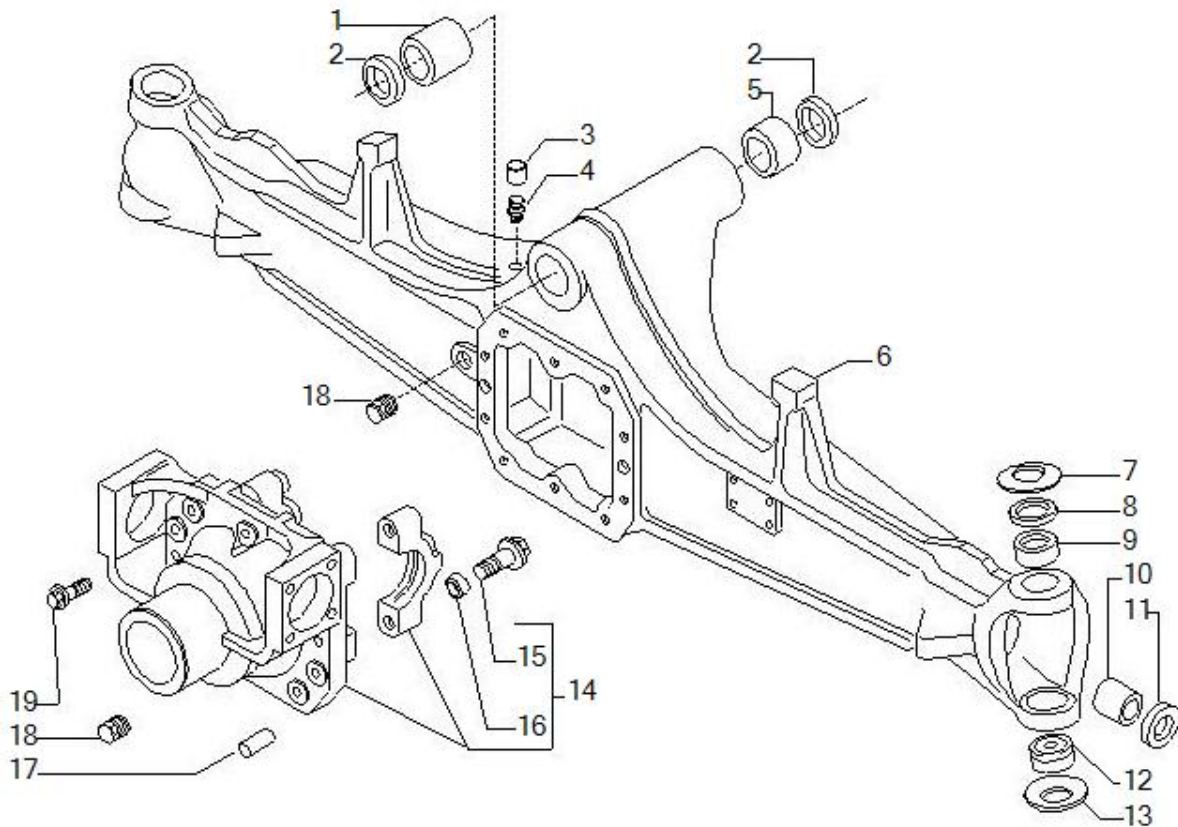

Pos	Ref	Qty	Description	Kit	Note
	072235	4	Centering bush	122964	
	126022	4	HEX HEAD FLANGE SCREW M14X2X75 12.9 GRIF	122964	
1	126610	1	SWING BUSHING 50.19X60X54		
2	120717	2	SEAL RING 50X60X4 NBR B10F		
3	130532	1	PLASTIC PLUG PROTEZ.		
4	104988	1	BREATHER M10X1		
5	126611	1	SWING BUSHING 50.19X60X36		
6	131213	1	AXLE HOUS. SI26.16 11111		
7	125813	2	BELLEVILLE WASHER 71x36x2		
8	131275	2	SHIM REGISTRO EPICICLOIDA		
9	124615	2	BARREL 35X47X15		
10	118504	2	BUSHING 30X34X30 AB C		
11	118516	2	COMBI RING 30X44X11		
12	045159	2	SPHERICAL BALL GE25SX V-418		
13	128629	2	BELLEVILLE WASHER 61x43x0.9		
14	122964	1	I.S.C.DIFF.SUPPORT (381486)		
15	126022	4	HEX HEAD FLANGE SCREW M14X2X75 12.9 GRIF		
16	072235	4	Centering bush		
17	087660	2	Pin		
18	092270	2	Oil plug M22x1,5		
19	125827	10	HEX HEAD FLANGE SCREW M12X1.75X29 12.9 C