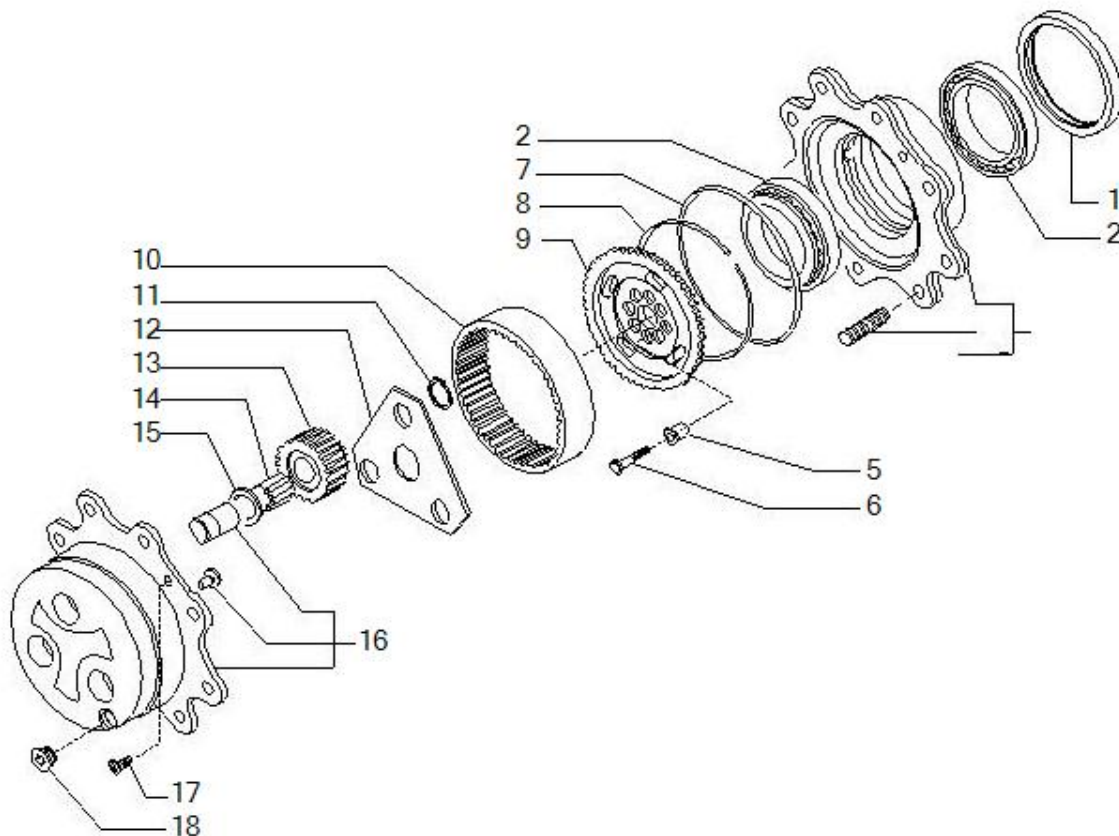

Pos	Ref	Qty	Description	Kit	Note
	022183	1	HEXAGON NUT UNI 5589 M18X1.5 6S	130168	
	049121	1	Cylinder head	130167	
	049122	1	Oil seal kit	130167	
	049135	1	Rod	130167	
	350440	1	BALL JOINT DX 38 [130168	
	350669	1	BALL JOINT TIE ROD RH D30	130168	
1	024210	2	LUBRIFICATING NIPPLES UNI 7663 A M6X16		
2	126921	16	SELF-LOCKING SCREW M12X1.75X30 10.9 ACCI		
3	128904	2	SWIVEL HOUSING KING PIN (17573)		
4	129967	1	LH SWIVEL HOUSING 26.16		
5	022437	2	SELF-LOCKING NUT UNI 7474 M18X1.5 8		
6	128903	2	SWIVEL HOUSING KING PIN 17572		
7	130168	2	STEERING ROD RH L345 D30		
8	350440	1	BALL JOINT DX 38 [
9	022183	1	HEXAGON NUT UNI 5589 M18X1.5 6S		
10	350669	1	BALL JOINT TIE ROD RH D30		
11	130167	1	STEERING CYLINDER 63X38X242		
12	128534	4	SELF-LOCKING SCREW M12X45 10.9		
13	129966	1	RH SWIVEL HOUSING 26.16		
14	022129	2	HEXAGON NUT UNI 5589 M16 8		
15	124748	2	HEX HEAD SCREW UNI 5739 M16X100 STEERING		
16	125390	2	BUSHING AB C 45X50X35 P		
17	123208	2	COMBI RING 45X65X12		
18	049135	1	Rod		
19	049122	1	Oil seal kit		

<i>Pos</i>	<i>Ref</i>	<i>Qty</i>	<i>Description</i>	<i>Kit</i>	<i>Note</i>
20	049121	1	Cylinder head		
21	024211	2	Greaser nipple M6x1		

Pos	Ref	Qty	Description	Kit	Note
1	066069	1	Bevel gear set Z16/32		
2	113717	1	SAFETY WASHER	066069	
3	115054	1	RING NUT M40X1.5	066069	
4	125829	2	THRUST SHOE 40.5X50X2	066069	
5	125806	1	ELASTIC SPACER 45X42X22.7	066069	
7	027350	2	Bearing		
8	134363	1	SEAL RING 35X52X16 75 FKM SF6		
9	028212	1	O.ring		
10	129929	1	COVER PARAOLIO (11089)		

Pos	Ref	Qty	Description	Kit	Note
	046196	1	Central body	131219	
	046254	1	Fork (wheel hub)	131219	
	046264	1	Fork (diff. side)	131219	
1	131219	2	DOUBLE U-JOINT		
2	046264	1	Fork (diff. side)		
3	519056	1	CENTRAL BODY		
4	046252	2	Spider		
5	046254	1	Fork (wheel hub)		
6	040822	8	Lockring		
7	134196	2	THRUST WASHER		
8	134197	2	THRUST WASHER		
9	024800	2	Snap ring		