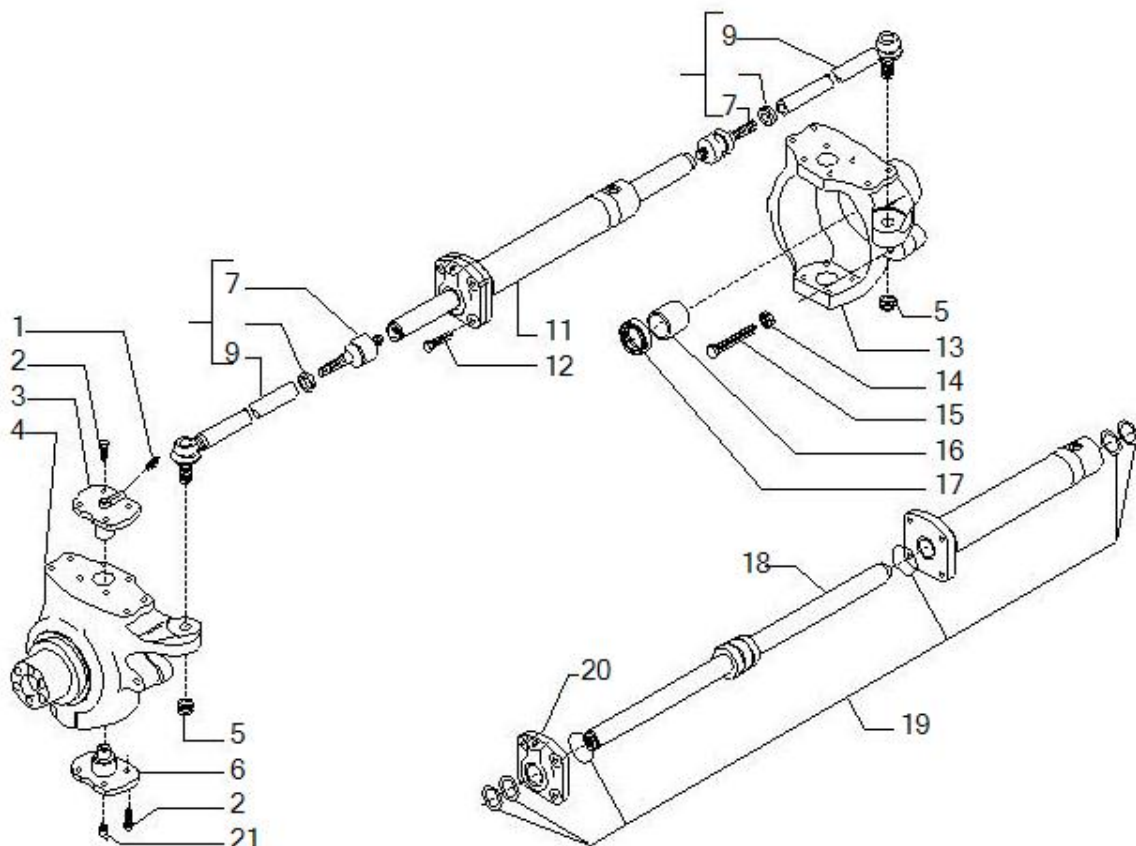

Pos	Ref	Qty	Description	Kit	Note
	022183	1	HEXAGON NUT UNI 5589 M18X1.5 6S	130168	
	049121	1	Cylinder head	130167	
	049122	1	Oil seal kit	130167	
	049135	1	Rod	130167	
	350440	1	BALL JOINT DX 38 [130168	
	350669	1	BALL JOINT TIE ROD RH D30	130168	
1	024210	2	LUBRIFICATING NIPPLES UNI 7663 A M6X16		
2	126921	16	SELF-LOCKING SCREW M12X1.75X30 10.9 ACCI		
3	128904	2	SWIVEL HOUSING KING PIN (17573)		
4	129967	1	LH SWIVEL HOUSING 26.16		
5	022437	2	SELF-LOCKING NUT UNI 7474 M18X1.5 8		
6	128903	2	SWIVEL HOUSING KING PIN 17572		
7	130168	2	STEERING ROD RH L345 D30		
8	350440	1	BALL JOINT DX 38 [
9	022183	1	HEXAGON NUT UNI 5589 M18X1.5 6S		
10	350669	1	BALL JOINT TIE ROD RH D30		
11	130167	1	STEERING CYLINDER 63X38X242		
12	128534	4	SELF-LOCKING SCREW M12X45 10.9		
13	129966	1	RH SWIVEL HOUSING 26.16		
14	022129	2	HEXAGON NUT UNI 5589 M16 8		
15	124748	2	HEX HEAD SCREW UNI 5739 M16X100 STEERING		
16	125390	2	BUSHING AB C 45X50X35 P		
17	123208	2	COMBI RING 45X65X12		
18	049135	1	Rod		
19	049122	1	Oil seal kit		

Pos	Ref	Qty	Description	Kit	Note
	046196	1	Central body	131219	
	046254	1	Fork (wheel hub)	131219	
	046264	1	Fork (diff. side)	131219	
1	131219	2	DOUBLE U-JOINT		
2	046264	1	Fork (diff. side)		
3	519056	1	CENTRAL BODY		
4	046252	2	Spider		
5	046254	1	Fork (wheel hub)		
6	040822	8	Lockring		
7	134196	2	THRUST WASHER		
8	134197	2	THRUST WASHER		
9	024800	2	Snap ring		