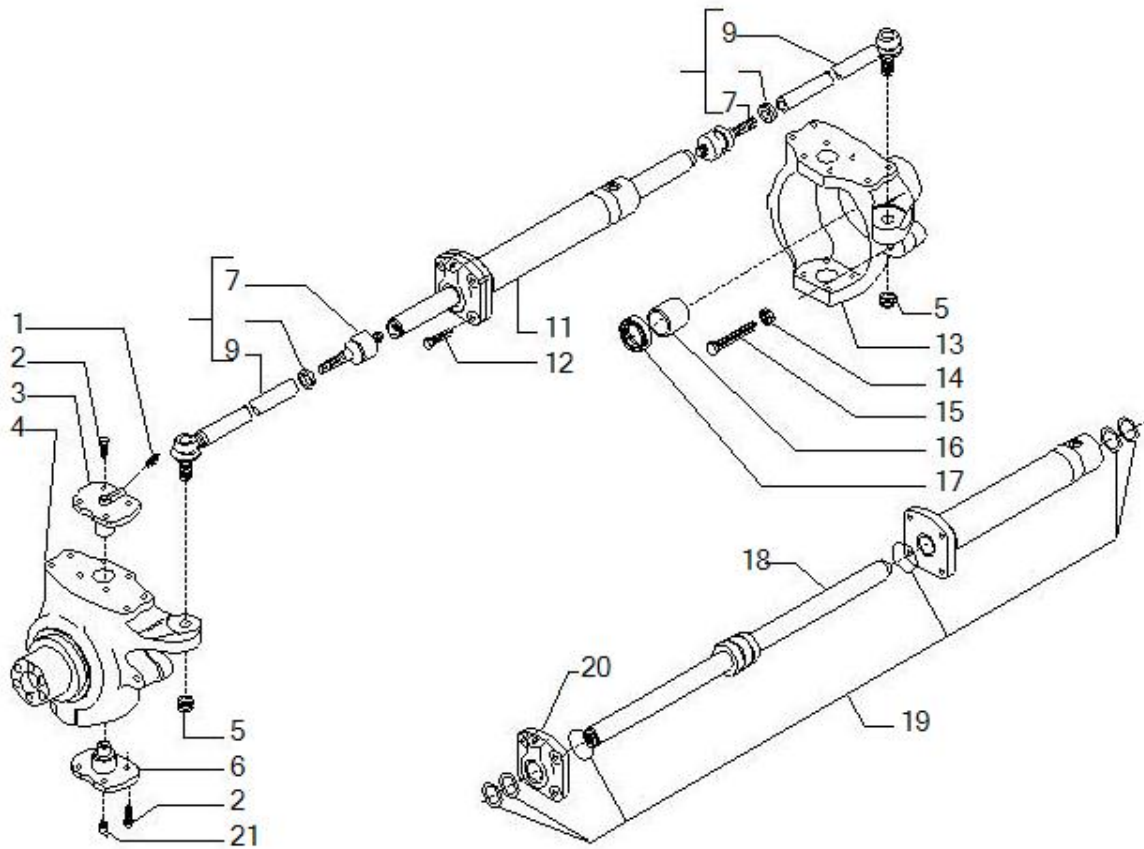

Pos	Ref	Qty	Description	Kit	Note
	022183	1	HEXAGON NUT UNI 5589 M18X1.5 6S	130168	
	049121	1	Cylinder head	130167	
	049122	1	Oil seal kit	130167	
	049135	1	Rod	130167	
	350440	1	BALL JOINT DX 38 [130168	
	350669	1	BALL JOINT TIE ROD RH D30	130168	
1	024210	2	LUBRIFICATING NIPPLES UNI 7663 A M6X16		
2	126921	16	SELF-LOCKING SCREW M12X1.75X30 10.9 ACCI		
3	128904	2	SWIVEL HOUSING KING PIN (17573)		
4	129967	1	LH SWIVEL HOUSING 26.16		
5	022437	2	SELF-LOCKING NUT UNI 7474 M18X1.5 8		
6	128903	2	SWIVEL HOUSING KING PIN 17572		
7	130168	2	STEERING ROD RH L345 D30		
8	350440	1	BALL JOINT DX 38 [
9	022183	1	HEXAGON NUT UNI 5589 M18X1.5 6S		
10	350669	1	BALL JOINT TIE ROD RH D30		
11	130167	1	STEERING CYLINDER 63X38X242		
12	128534	4	SELF-LOCKING SCREW M12X45 10.9		
13	129966	1	RH SWIVEL HOUSING 26.16		
14	022129	2	HEXAGON NUT UNI 5589 M16 8		
15	124748	2	HEX HEAD SCREW UNI 5739 M16X100 STEERING		
16	125390	2	BUSHING AB C 45X50X35 P		
17	123208	2	COMBI RING 45X65X12		
18	049135	1	Rod		
19	049122	1	Oil seal kit		

Pos	Ref	Qty	Description	Kit	Note
	046196	1	Central body	131219	
	046254	1	Fork (wheel hub)	131219	
	046264	1	Fork (diff. side)	131219	
1	131219	2	DOUBLE U-JOINT		
2	046264	1	Fork (diff. side)		
3	519056	1	CENTRAL BODY		
4	046252	2	Spider		
5	046254	1	Fork (wheel hub)		
6	040822	8	Lockring		
7	134196	2	THRUST WASHER		
8	134197	2	THRUST WASHER		
9	024800	2	Snap ring		