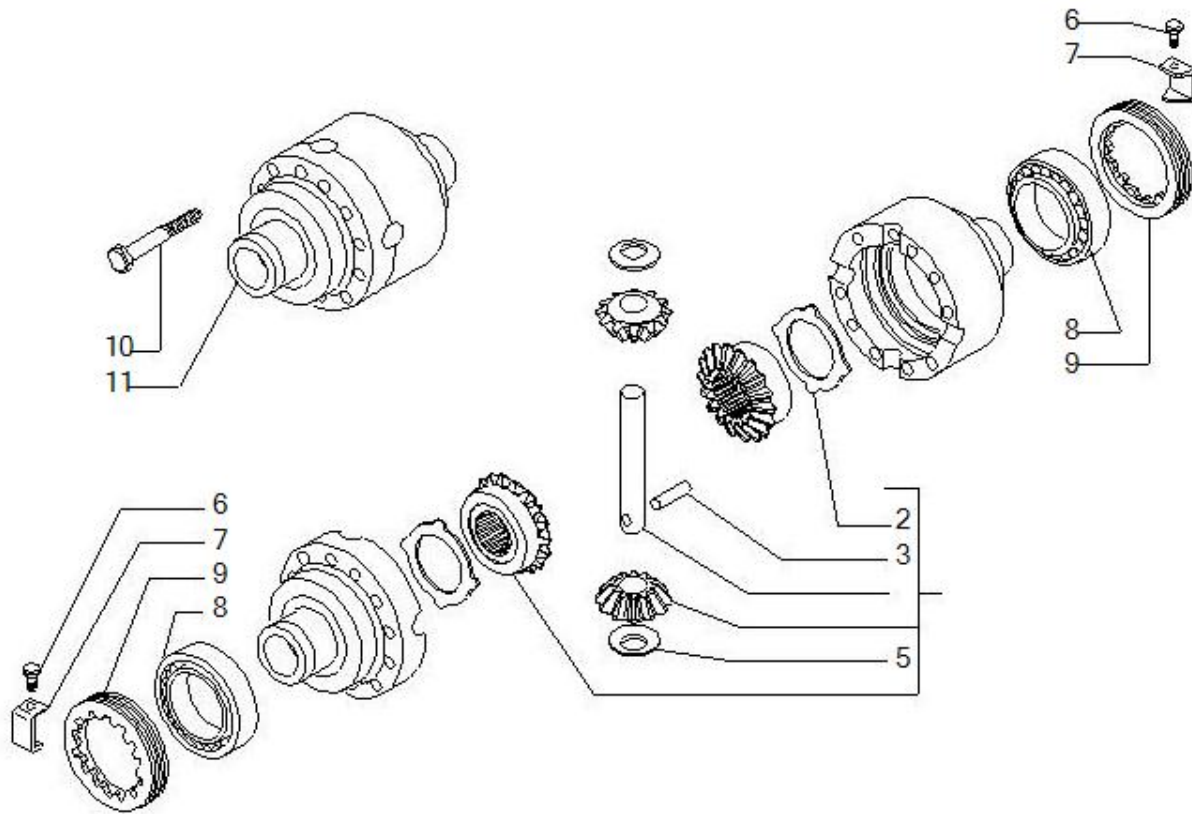

Pos	Ref	Qty	Description	Kit	Note
	022183	1	HEXAGON NUT UNI 5589 M18X1.5 6S	130168	
	049121	1	Cylinder head	130167	
	049122	1	Oil seal kit	130167	
	049135	1	Rod	130167	
	350440	1	BALL JOINT DX 38 [130168	
	350669	1	BALL JOINT TIE ROD RH D30	130168	
1	024210	2	LUBRIFICATING NIPPLES UNI 7663 A M6X16		
2	126921	16	SELF-LOCKING SCREW M12X1.75X30 10.9 ACCI		
3	128904	2	SWIVEL HOUSING KING PIN (17573)		
4	129967	1	LH SWIVEL HOUSING 26.16		
5	022437	2	SELF-LOCKING NUT UNI 7474 M18X1.5 8		
6	128903	2	SWIVEL HOUSING KING PIN 17572		
7	130168	2	STEERING ROD RH L345 D30		
8	350440	1	BALL JOINT DX 38 [
9	022183	1	HEXAGON NUT UNI 5589 M18X1.5 6S		
10	350669	1	BALL JOINT TIE ROD RH D30		
11	130167	1	STEERING CYLINDER 63X38X242		
12	128534	4	SELF-LOCKING SCREW M12X45 10.9		
13	129966	1	RH SWIVEL HOUSING 26.16		
14	022129	2	HEXAGON NUT UNI 5589 M16 8		
15	124748	2	HEX HEAD SCREW UNI 5739 M16X100 STEERING		
16	125390	2	BUSHING AB C 45X50X35 P		
17	123208	2	COMBI RING 45X65X12		
18	049135	1	Rod		
19	049122	1	Oil seal kit		

<i>Pos</i>	<i>Ref</i>	<i>Qty</i>	<i>Description</i>	<i>Kit</i>	<i>Note</i>
20	049121	1	Cylinder head		
21	024211	2	Greaser nipple M6x1		

Pos	Ref	Qty	Description	Kit	Note
1	066069	1	Bevel gear set Z16/32		
2	113717	1	SAFETY WASHER	066069	
3	115054	1	RING NUT M40X1.5	066069	
4	125829	2	THRUST SHOE 40.5X50X2	066069	
5	125806	1	ELASTIC SPACER 45X42X22.7	066069	
7	027350	2	Bearing		
8	134363	1	SEAL RING 35X52X16 75 FKM SF6		
9	028212	1	O.ring		
10	129929	1	COVER PARAOLIO (11089)		

Pos	Ref	Qty	Description	Kit	Note
	046196	1	Central body	131219	
	046254	1	Fork (wheel hub)	131219	
	046264	1	Fork (diff. side)	131219	
1	131219	2	DOUBLE U-JOINT		
2	046264	1	Fork (diff. side)		
3	519056	1	CENTRAL BODY		
4	046252	2	Spider		
5	046254	1	Fork (wheel hub)		
6	040822	8	Lockring		
7	134196	2	THRUST WASHER		
8	134197	2	THRUST WASHER		
9	024800	2	Snap ring		