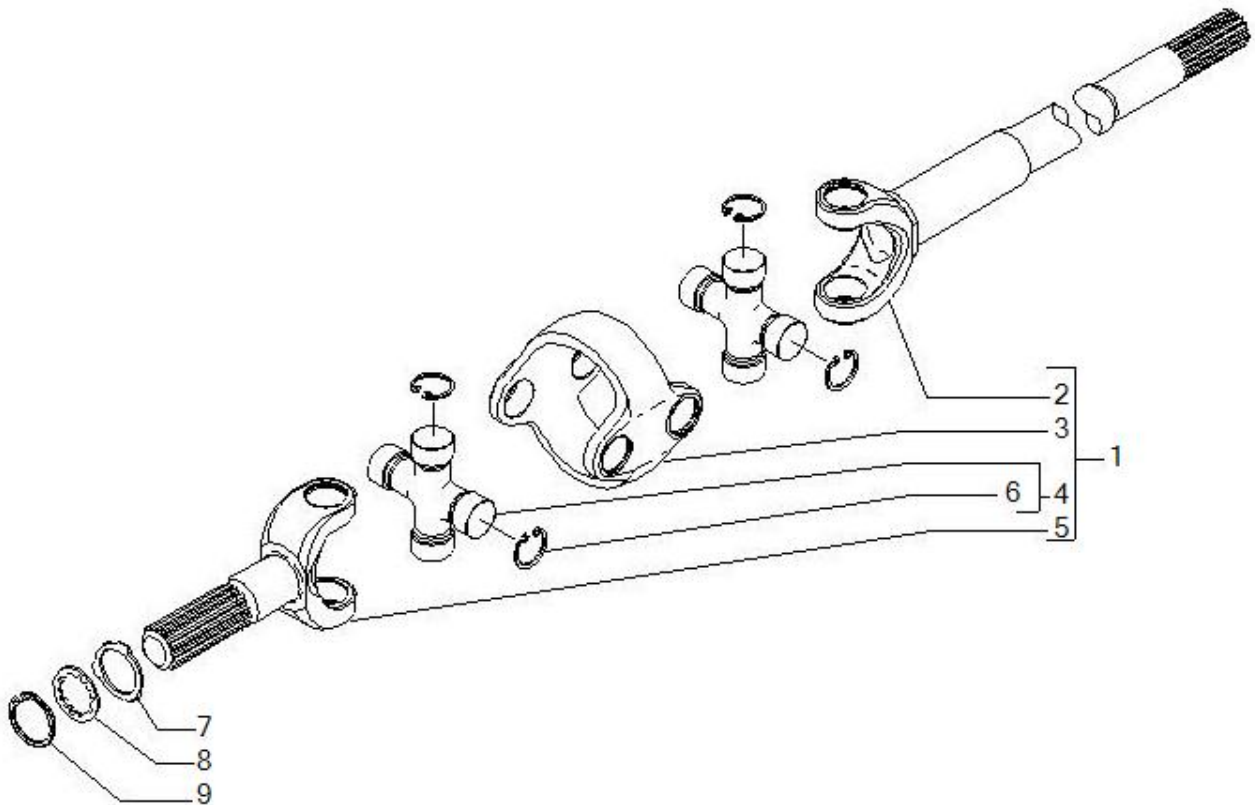

Pos	Ref	Qty	Description	Kit	Note
	022183	1	HEXAGON NUT UNI 5589 M18X1.5 6S	130168	
	049121	1	Cylinder head	130167	
	049122	1	Oil seal kit	130167	
	049135	1	Rod	130167	
	350440	1	BALL JOINT DX 38 [130168	
	350669	1	BALL JOINT TIE ROD RH D30	130168	
1	024210	2	LUBRIFICATING NIPPLES UNI 7663 A M6X16		
2	126921	16	SELF-LOCKING SCREW M12X1.75X30 10.9 ACCI		
3	128904	2	SWIVEL HOUSING KING PIN (17573)		
4	129967	1	LH SWIVEL HOUSING 26.16		
5	022437	2	SELF-LOCKING NUT UNI 7474 M18X1.5 8		
6	128903	2	SWIVEL HOUSING KING PIN 17572		
7	130168	2	STEERING ROD RH L345 D30		
8	350440	1	BALL JOINT DX 38 [
9	022183	1	HEXAGON NUT UNI 5589 M18X1.5 6S		
10	350669	1	BALL JOINT TIE ROD RH D30		
11	130167	1	STEERING CYLINDER 63X38X242		
12	128534	4	SELF-LOCKING SCREW M12X45 10.9		
13	129966	1	RH SWIVEL HOUSING 26.16		
14	022129	2	HEXAGON NUT UNI 5589 M16 8		
15	124748	2	HEX HEAD SCREW UNI 5739 M16X100 STEERING		
16	125390	2	BUSHING AB C 45X50X35 P		
17	123208	2	COMBI RING 45X65X12		
18	049135	1	Rod		
19	049122	1	Oil seal kit		

<i>Pos</i>	<i>Ref</i>	<i>Qty</i>	<i>Description</i>	<i>Kit</i>	<i>Note</i>
20	049121	1	Cylinder head		
21	024211	2	Greaser nipple M6x1		

Pos	Ref	Qty	Description	Kit	Note
1	066069	1	Bevel gear set Z16/32		
2	113717	1	SAFETY WASHER	066069	
3	115054	1	RING NUT M40X1.5	066069	
4	125829	2	THRUST SHOE 40.5X50X2	066069	
5	125806	1	ELASTIC SPACER 45X42X22.7	066069	
7	027350	2	Bearing		
8	134363	1	SEAL RING 35X52X16 75 FKM SF6		
9	028212	1	O.ring		
10	129929	1	COVER PARAOLIO (11089)		

Pos	Ref	Qty	Description	Kit	Note
	046196	1	Central body	131219	
	046254	1	Fork (wheel hub)	131219	
	046264	1	Fork (diff. side)	131219	
1	131219	2	DOUBLE U-JOINT		
2	046264	1	Fork (diff. side)		
3	519056	1	CENTRAL BODY		
4	046252	2	Spider		
5	046254	1	Fork (wheel hub)		
6	040822	8	Lockring		
7	134196	2	THRUST WASHER		
8	134197	2	THRUST WASHER		
9	024800	2	Snap ring		