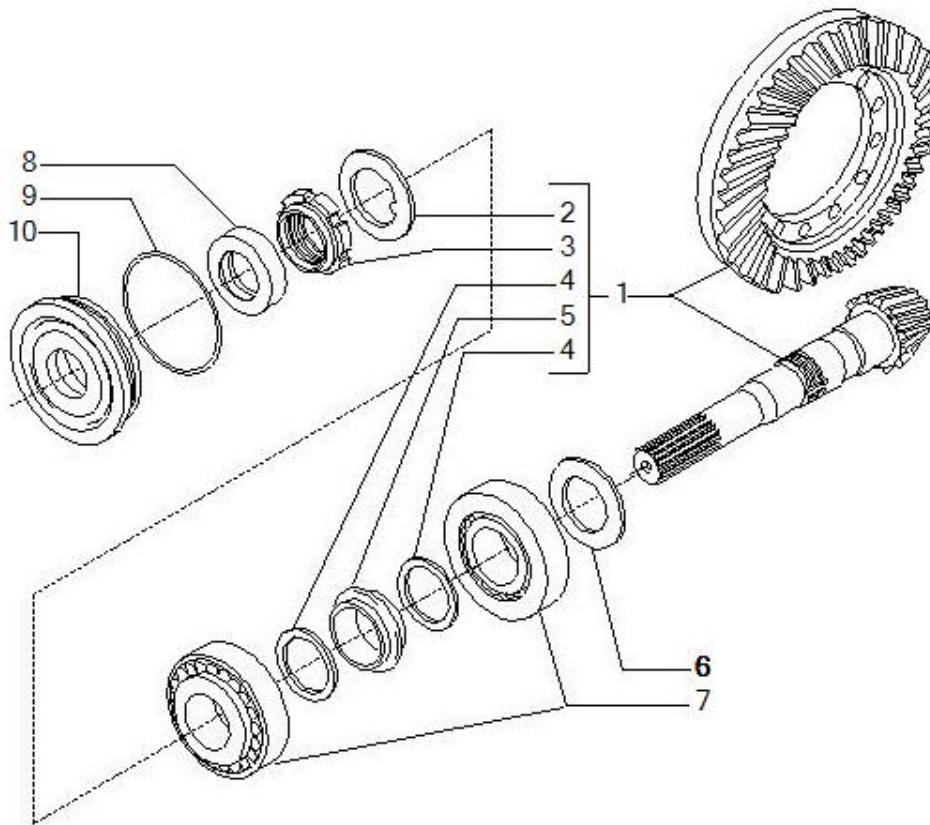

Pos	Ref	Qty	Description	Kit	Note
1	066069	1	Bevel gear set Z16/32		
2	113717	1	SAFETY WASHER	066069	
3	115054	1	RING NUT M40X1.5	066069	
4	125829	2	THRUST SHOE 40.5X50X2	066069	
5	125806	1	ELASTIC SPACER 45X42X22.7	066069	
7	027350	2	Bearing		
8	134363	1	SEAL RING 35X52X16 75 FKM SF6		
9	028212	1	O.ring		
10	129929	1	COVER PARAOLIO (11089)